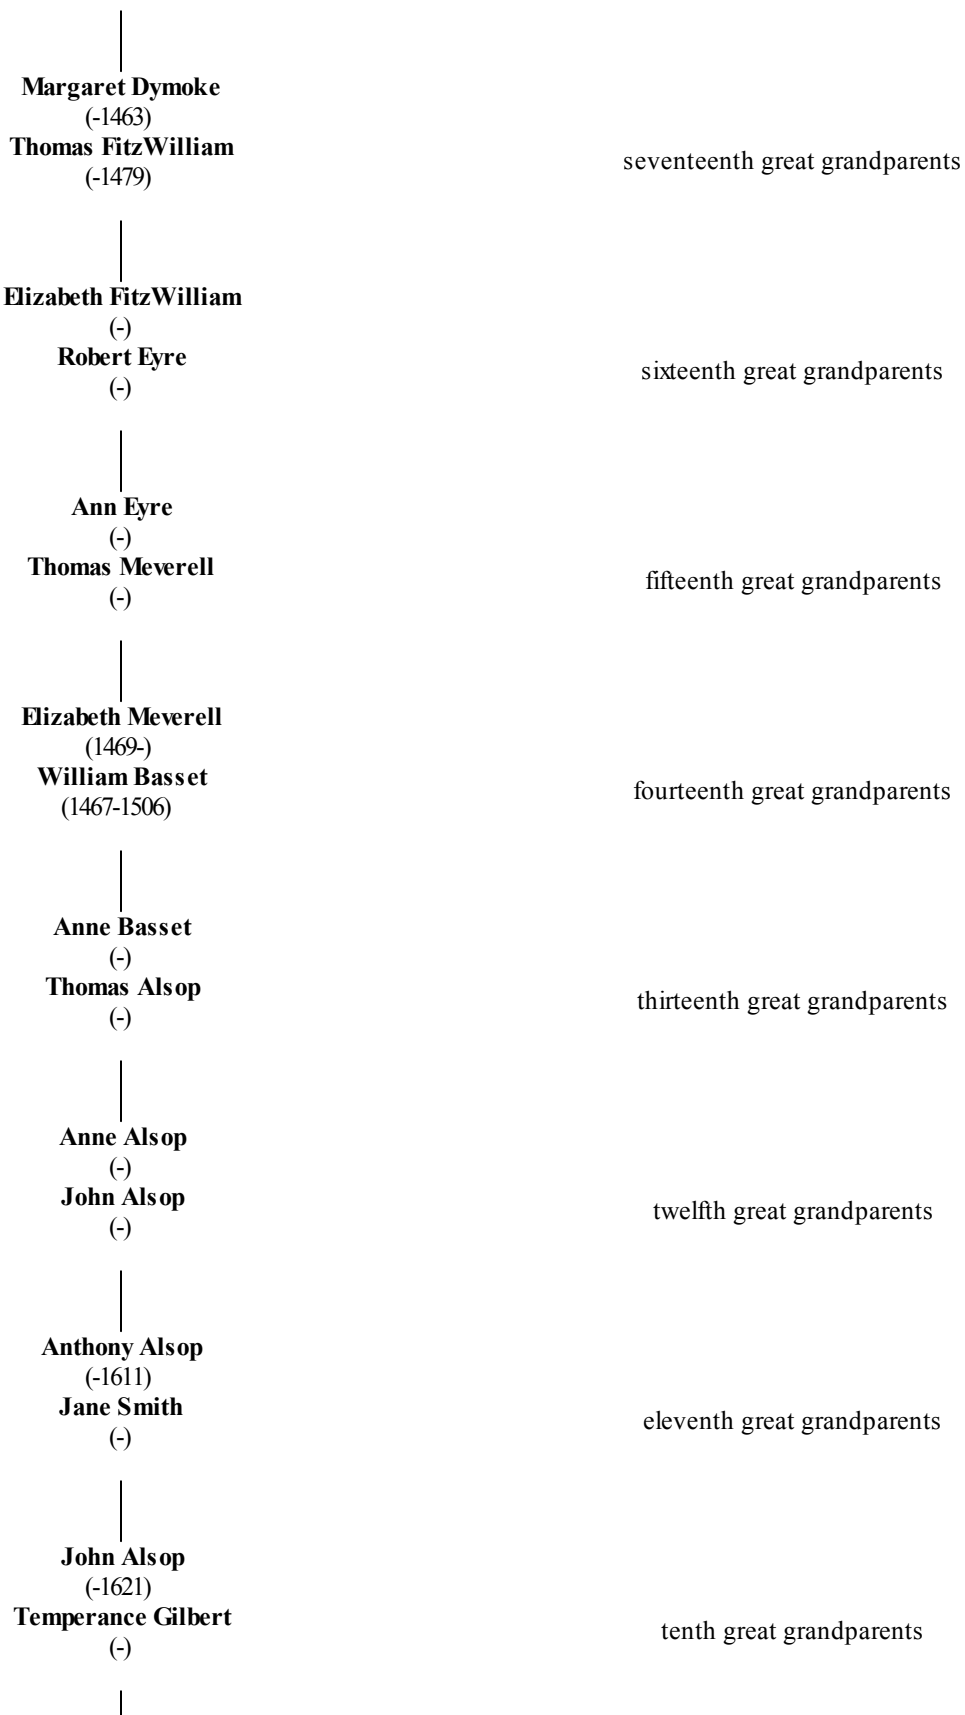

Relationship Chart

7 August 2013

Elizabeth Alsop
(1615-1669)
Bryan Rossiter
(1601-1672)

ninth great grandparents

Josiah Rossiter
(1646-1715)
Sarah Sherman
(1645-1712)

eighth great grandparents

Jonathan Rossiter
(1688-)
Ann Pierson
(-1772)

seventh great grandparents

Susannah Rossiter
(1734-1781)
Jonathan Mason
(1733-1777)

sixth great grandparents

Herman Mason
(1761-1820)
Chloe Roberts
(1771-)

fifth great grandparents

Julius Mason
(1798-1896)
Mary Palmer Stanton
(1798-1870)