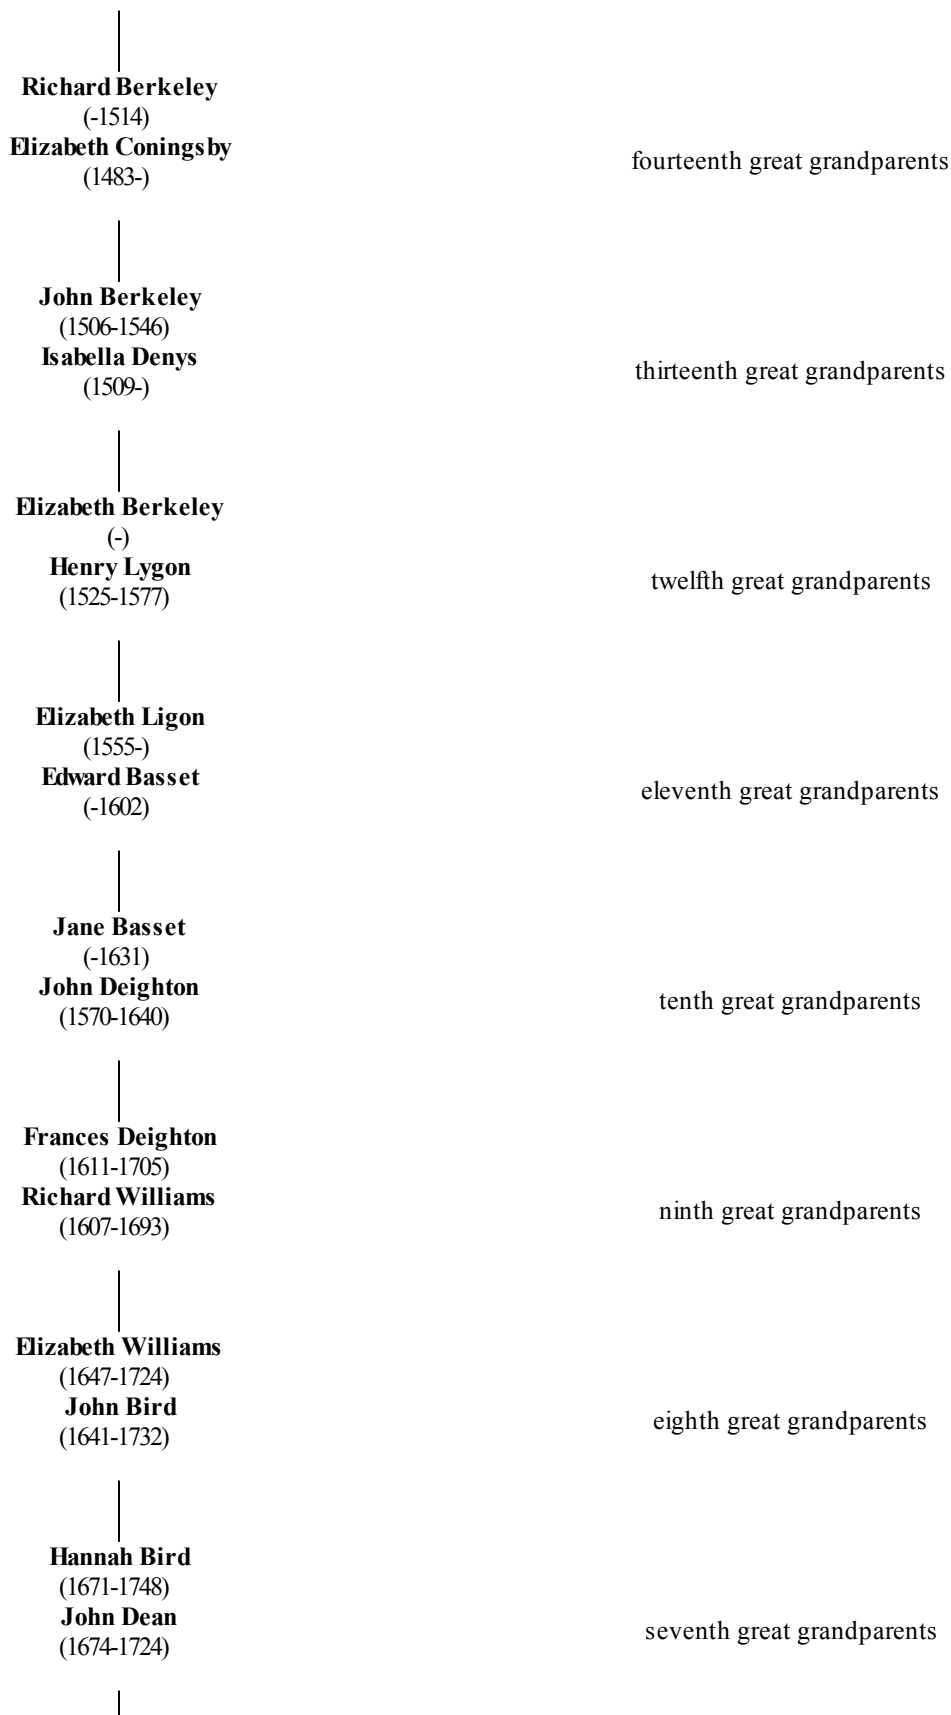

# Relationship Chart

8 August 2013

# Relationship Chart

8 August 2013

Joseph Dean  
(1716-)  
Katherine Willis  
(-)

sixth great grandparents

Sarah Dean  
(-)  
Jacob Williams  
(1743-1810)

fifth great grandparents

Hannah Williams  
(1777-1830)  
Samuel Spooner  
(1763-1840)

fourth great grandparents

Oren Spooner  
(1802-1867)  
Naomi Clark  
(1808-1869)

third great grandparents

Ellen Jane Spooner  
(1842-)  
Leander Thomas Hathaway  
(1838-)

second great grandparents

Edith Ellen Hathaway  
(1875-)  
Eddie Oliver Russell  
(1873-1959)

great grandparents

Warren Oliver Russell  
(1906-1993)  
Ruth Stewart Vogel  
(1905-)

grandparents

Neil Oliver Russell  
(1926-2003)  
Louise Julia Crone  
(-)

parents

↓  
**Kurt von Vogel Russell**  
(-)