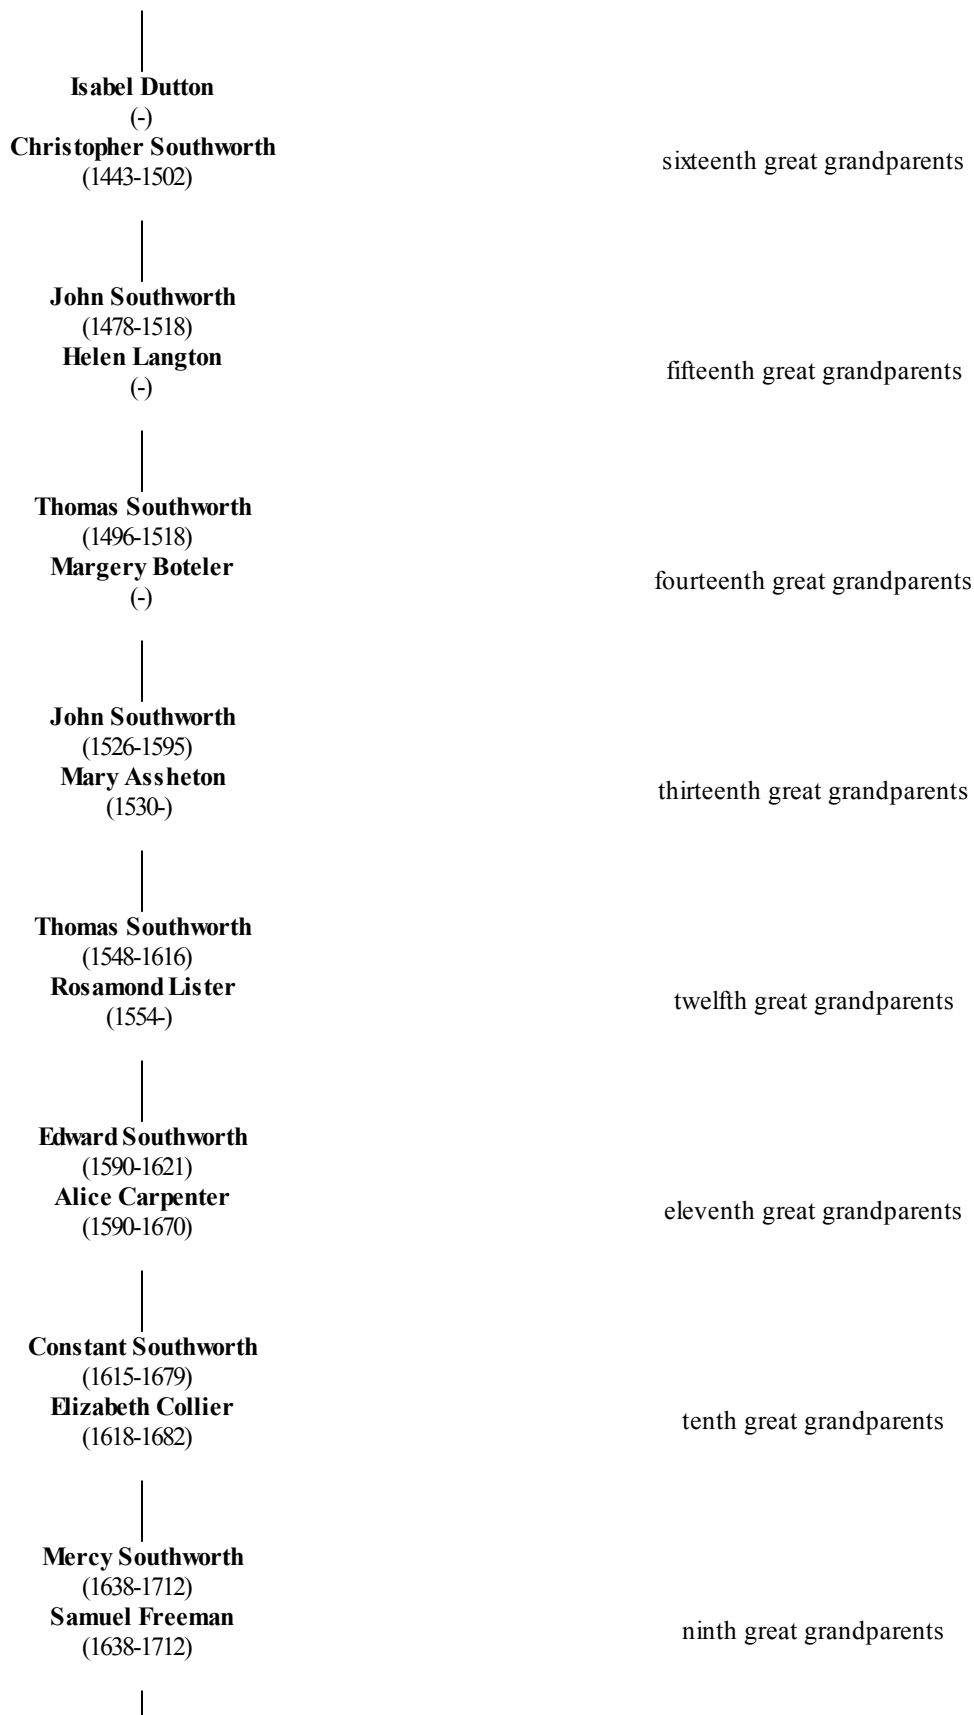

# Relationship Chart

7 August 2013

# Relationship Chart

7 August 2013

Elizabeth Freeman  
(1671-1772)  
John Ford  
(1659-1724)

eighth great grandparents

Jacob Ford  
(1704-1777)  
Hannah Baldwin  
(1701-)

seventh great grandparents

Mary Ford  
(1734-1802)  
Azariah Dunham  
(1718-1790)

sixth great grandparents

John Dunham  
(1756-1799)  
Ann Sherrerd  
(1761-1848)

fifth great grandparents

Edward Wood Dunham  
(1794-1871)  
Maria Smyth Parker  
(1794-1834)

fourth great grandparents

Carroll Dunham  
(1828-1877)  
Harriet Elvira Kellogg  
(1828-1878)

third great grandparents

Carroll Dunham  
(1858-1922)  
Margaret Worcester Dows  
(1860-)

second great grandparents

Carroll Dunham  
(1887-1948)  
Ruth Harper Pilling  
(1890-)

great grandparents