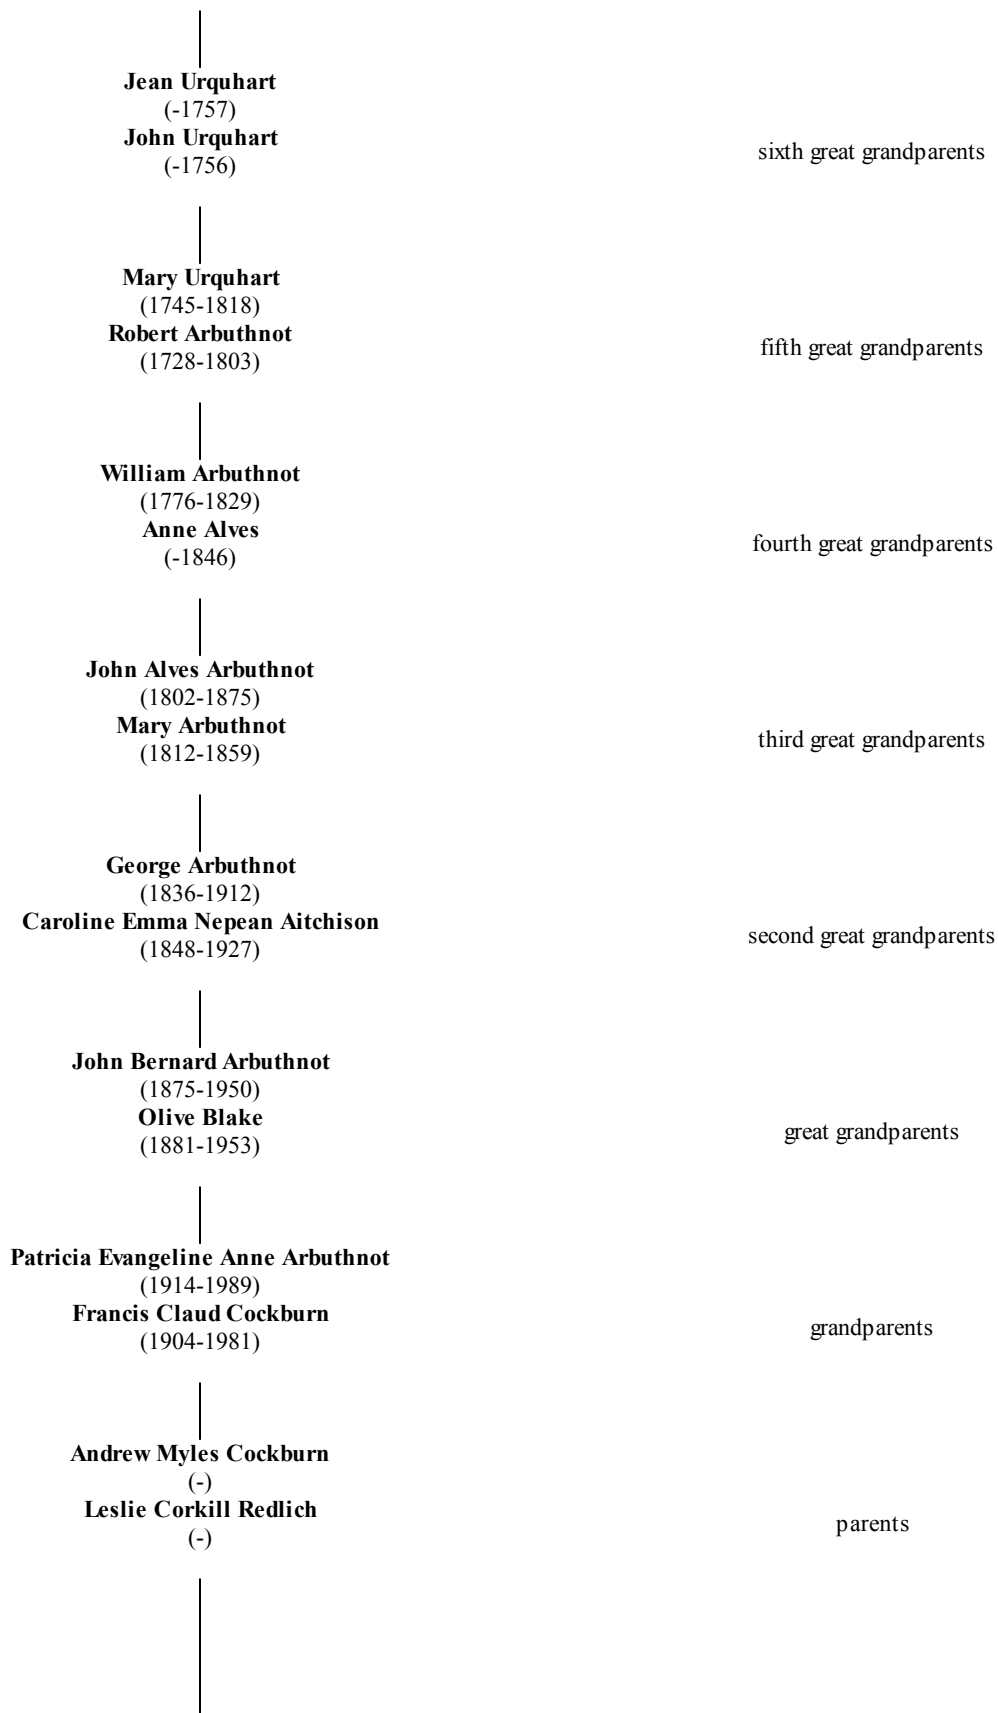

Relationship Chart

15 November 2013

—
Dorothy Howard
(1511-)

Edward Stanley
(1508-1572)

fourteenth great grandparents

—
Jane Stanley
(1549-1569)

Edward Sutton
(1520-1586)

thirteenth great grandparents

—
Edward Sutton
(1567-1643)

Theodosia Harington
(1560-1650)

twelfth great grandparents

—
Mary Sutton
(1586-1645)

Alasdair Home
(1566-1619)

eleventh great grandparents

—
Margaret Home
(-1683)

James Stuart
(-1652/3)

tenth great grandparents

—
Henrietta Stuart
(-)

Hugh Campbell
(-1714/5)

ninth great grandparents

—
Jean Campbell
(-)

John Urquhart
(1668-1726)

eighth great grandparents

—
William Urquhart
(1698-)

Mary Forbes
(1696-)

seventh great grandparents

Relationship Chart

15 November 2013

Olivia Jane Cockburn
(-)